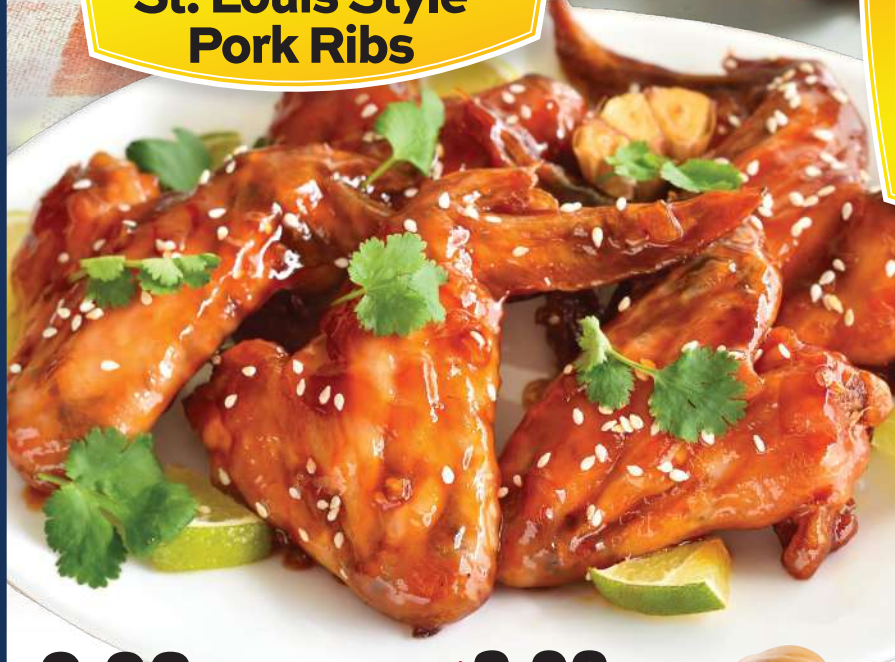

THROW
BACK
THURSDAYS

Download your
DIGITAL COUPON
for a **CRAZY LOW PRICE.**

THESE CRAZY PRICES GOOD
THURSDAY, APR. 25 -
SUNDAY, APR. 28, 2024 ONLY!
COUPON VALID FOR ONE-TIME USE ONLY

Banquet Beef Pot Pie
7-Oz., Selected
Banquet
Pot Pies

SALE PRICE **5/$5** FINAL PRICE **5/$4**
DIGITAL COUPON **1.00 OFF FIVE**

Mahatma SP YELLOW
5-Oz., Reg. Or Spicy
Mahatma
Yellow Rice

SALE PRICE **.78** FINAL PRICE **.48**
DIGITAL COUPON **.30 OFF ONE**

Food Club
Granulated
Sugar

SALE PRICE **6.98** FINAL PRICE **5.98**
DIGITAL COUPON **1.00 OFF ONE**

Blue Bonnet
Spread

SALE PRICE **3.48** FINAL PRICE **2.48**
DIGITAL COUPON **1.00 OFF ONE**

Tide Simply Pods
13-Ct. Simply Pods
Or 31-Oz., Selected
Tide
Simply Liquid
Detergent

SALE PRICE **3.48** FINAL PRICE **2.48**
DIGITAL COUPON **1.00 OFF ONE**

2.98 lb.
1 Piece
St. Louis Style
Pork Ribs

2.98 lb.
Springer Mountain Farms, Fresh
Jumbo Pack
Chicken Wings

Manufacturer's Coupon Expires 05/31/24
$1.50 Off
Any Springer Mountain
Farms Chicken
www.SpringerMTN.com
Social - SMFchicken

Retailer: We will reimburse you the face value of this coupon plus the handling provided if it is determined by a consumer at the time of purchase on the brand specified. Coupon not properly redeemed will be void and held. Reproduction of this coupon is strictly prohibited. Valid to the Retailer Brand Solutions Dept. 15841, MP Pw Office, 801 Lamar Heights Blvd, STE 2, Lewisville, TX 75045-8475, Cash Value .001¢, Void where laws or restrictions apply. LIMIT ONE COUPON PER ITEM PURCHASED.

CONSUMER: One coupon per purchase only on products indicated, any other use constitutes fraud. Void if reproduced, altered or expired. Do not transfer. Customer Must pay sales tax.

9.98 lb.
Preferred Angus
T-Bone
Beef
Steak

3.98 lb.
85% Lean
Family Pack
Ground Round

85% Lean, Small Pack
Fresh Ground Round..... lb **4.48**

1.78 lb.
USDA Inspected
Whole Boneless
Pork Loin

USDA Inspected, Boneless
Center Cut Pork Chops..... lb **3.48**

4.98 lb.
Preferred Angus
Boneless
Beef
Shoulder
Roast

8.98 lb.
Fresh Atlantic
Salmon
Fillets

12 To 16-Oz., Selected
Oscar Mayer
Sliced Bacon

SALE PRICE **4.98** FINAL PRICE **3.98**
DIGITAL COUPON **1.00 OFF ONE**

FARMER'S MARKET

.98 lb. Vidalia Sweet Yellow Onions

.58 lb. Crisp Green Cabbage

2.98 7-Oz. Classic Whipped Cream

2.98 16-Oz. NC Grown Strawberries

SAVINGS IN EVERY AISLE

.78
14.5 To 15.25-Oz.,
Selected
Food Club
Canned
Vegetables

24-Oz., Selected
Food Club
Pasta
Sauce

SALE PRICE **2/$3** FINAL PRICE **2/$2**
DIGITAL COUPON **1.00 OFF TWO**

BUY ONE, GET ONE FREE
5 To 8-Oz., Selected
Lay's Chips
Or Poppables

Bakery FRESH

4.48
4-Ct. Sliders Or
King's Hawaiian
Pretzel Buns

12 To 16-Oz.,
Selected
Food Club
Pasta

SALE PRICE **2/$2** FINAL PRICE **2/$1**
DIGITAL COUPON **1.00 OFF TWO**

8-Oz., Selected
Food Club
Shredded
Cheese

SALE PRICE **2/$4** FINAL PRICE **2/$3**
DIGITAL COUPON **1.00 OFF TWO**

4.5 To 5.3-Oz.,
Selected
Chobani
Yogurt

SALE PRICE **4/$4** FINAL PRICE **4/$3**
DIGITAL COUPON **1.00 OFF FOUR**

9.98
10-Stem
Spring
Winds Bouquet

6 Mega Rolls
Charmin
Essentials
Bath Tissue

SALE PRICE **5.78** FINAL PRICE **4.98**
DIGITAL COUPON **.80 OFF ONE**

3/$10
22 To 30-Oz., Selected
Malt O' Meal
Cereal

2/$6
8.5 To 12.5-Oz.,
Selected
Keekler
Cookies

2/$3
2 Liter
7 Up
Products

Prices good Wed. April 24
thru Tues. April 30, 2024

PHARMACY HOURS:
Mon.-Fri. 9am-7pm
Saturday 9am-3pm
Sunday CLOSED

STORE SERVICES:
Lottery
ATM
Coin Machine
Money Gram
Full Service
Carry Out
Beer & Wine at
State Minimum