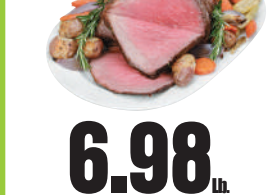

3.98 Lb.
Delicious
Deviled Egg Potato Salad

3.98 Lb.
Deli Fresh
Maple Bacon Potato Salad

1.88
16-Oz. Reg. Or Bunsized
Bar S Meat Franks

3.98
12 To 24-Oz., Selected
Bob Evans Side Dishes

2/\$7
12 To 14-Oz., Kielbasa Or
Hillshire Farm Smoked Sausage

6.98
18.4-Oz., Selected Signature
Prairie Fresh Pork Tenderloin

9.98
31/40-Ct.
Sail Shrimp Ring

6.98 Lb.
Preferred Angus
Top Round Steaks

6.98
1.25-Lb.
Troyer Trail Bologna

2/\$4
2.25 To 4.4-Oz., Selected
Oscar Mayer Lunchables