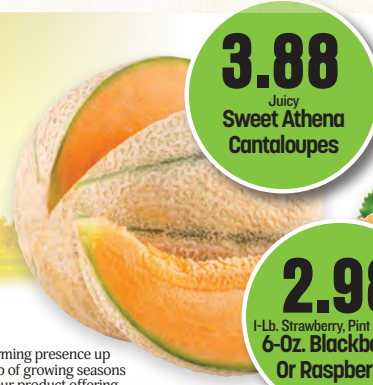

3.88

Juicy Sweet Athena Cantaloupes

2.98

1-Lb. Strawberry, Pint Blueberry, 6-Oz. Blackberries Or Raspberries

FARMER'S MARKET

2.98

Great On Berries Classic Whipped Cream